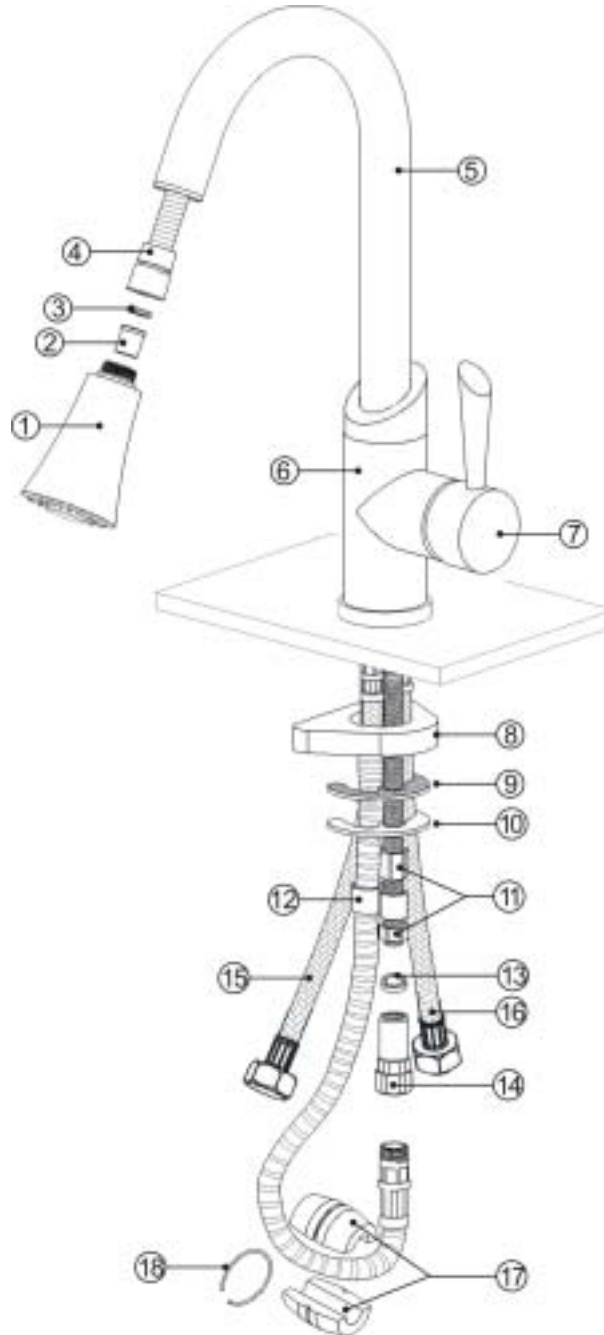

## SINGLE HANDLE PULL-DOWN KITCHEN FAUCET

FOR ALL PULL-DOWN SERIES KITCHEN FAUCET, USE THE SAME INSTRUCTION MANUAL.  
THE BELOW APPEARANCE OF FAUCET IS FOR YOUR REFERENCE ONLY.

No.	Part Name
1	Shower head
2	Check valve with flow restrictor
3	Washer
4	Flexible hose
5	Spout
6	Body
7	Handle
8	Plastic washer
9	Rubber washer
10	Metal washer
11	Lock nut
12	Plastic cover
13	Washer
14	Swivel nut
15	Inlet pipes
16	Inlet pipes
17	Weight
18	Lock wire

### HELPFUL TOOLS:

For safety and ease of faucet replacement, we recommend the use of these helpful tools

**Spanner      Phillips Screwdriver.**

# SINGLE HANDLE PULL-DOWN KITCHEN FAUCET